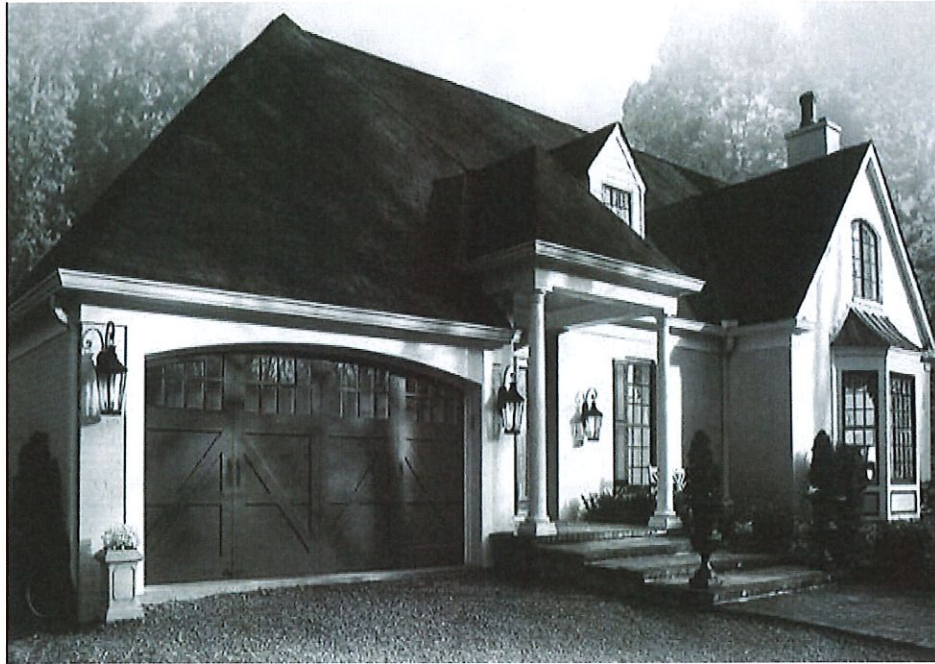

# Clopay Residential Garage Door Wood -- Reserve Collection Semi-Custom Series

**Semi-Custom Series** -- Six door and window styles that you can mix and match.

## **Construction**

- Hand-crafted two-layer construction.
- Premium hardware and heavy grade commercial track assure smooth, quiet operation.
- Bottom weatherseal to help protect the bottom door section and to help seal out the elements.
- Attractive black powder coated grip handles and step plates are provided standard to further enhance the carriage house design.
- Optional antique black iron hardware is available to provide the look of a classic carriage house door.