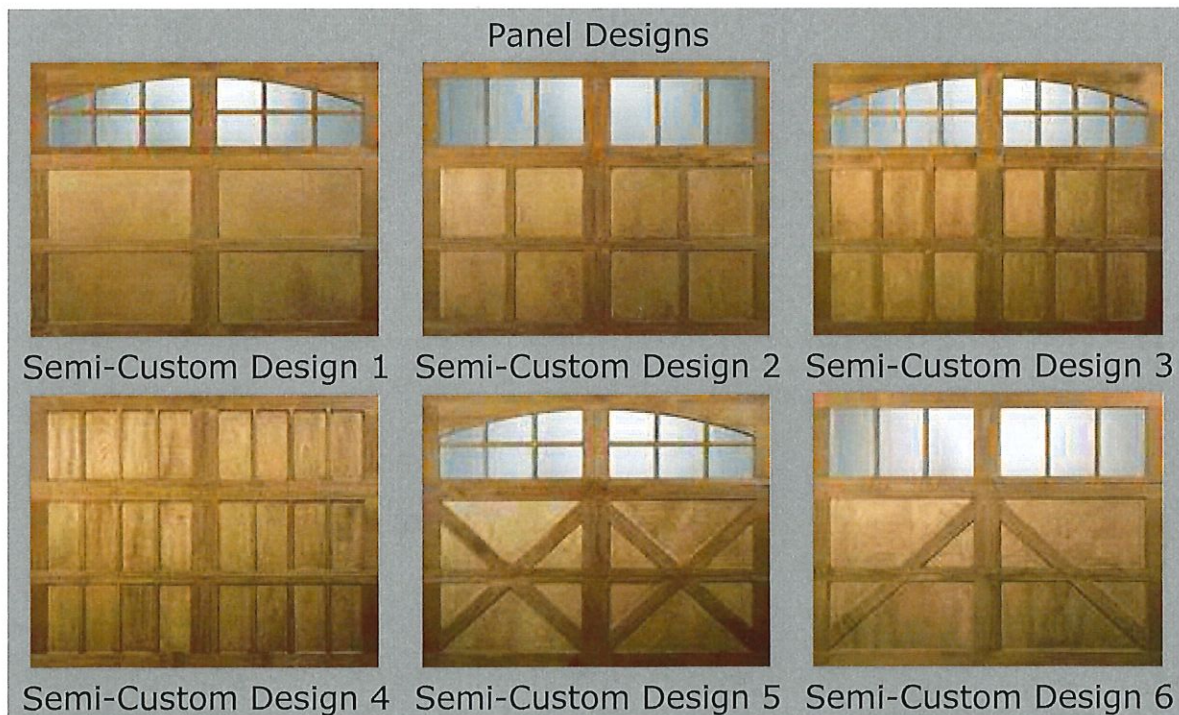

# Clopay Residential Garage Door Wood -- Reserve Collection Semi-Custom Series

**Semi-Custom Series** -- Six door and window styles that you can mix and match.

## **Construction**

- Hand-crafted two-layer construction.
- Premium hardware and heavy grade commercial track assure smooth, quiet operation.
- Bottom weatherseal to help protect the bottom door section and to help seal out the elements.
- Attractive black powder coated grip handles and step plates are provided standard to further enhance the carriage house design.
- Optional antique black iron hardware is available to provide the look of a classic carriage house door.

## **Wood**

- Factory priming available on Hemlock doors.