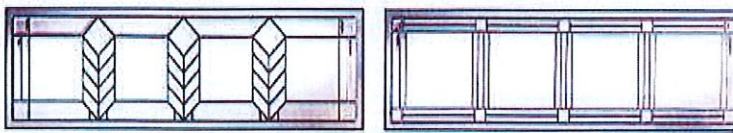

Clipay Residential Garage Doors Window & Insert Options

The Classic Collection -- Inserts

Short Panel Options

Long Panel Options

The Designer Collection

Studio Series

Short Panel Options

Art Deco I

Art Deco II

Living Tree

Mission

Long Panel Options

Art Deco I

Art Deco II

Living Tree

Mission

Leaded Series

Short Panel Options

Brass Elegance

Brass Sunburst (8', 9', 16', 17', 18' widths only)

Brass Radiance

Long Panel Options

Brass Majesty

Wrought Iron