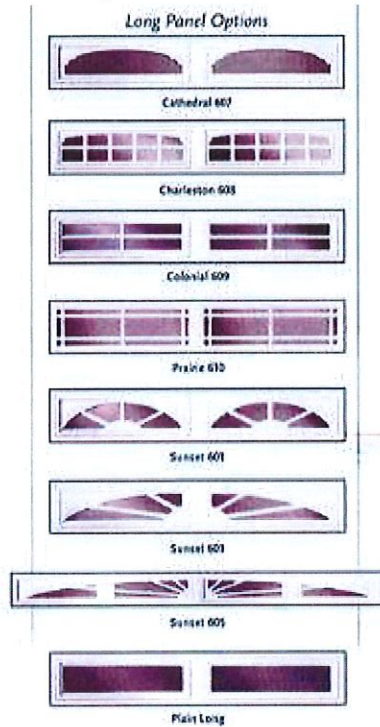

Clipay Residential Garage Doors Window & Insert Options

The Classic Collection -- Inserts

Short Panel Options

Long Panel Options

The Designer Collection

Studio Series

Short Panel Options

Art Deco I

Art Deco II

Living Tree

Mission

Long Panel Options

Art Deco I

Art Deco II

Living Tree

Mission

Leaded Series

Short Panel Options

Brass Elegance

Brass Sunburst (8', 9', 16', 17', 18' widths only)

Brass Radiance

Long Panel Options

Brass Majesty

Wrought Iron

Short Panel Options

Long Panel Options

Tuscany

Orleans

Tuscany

Orleans