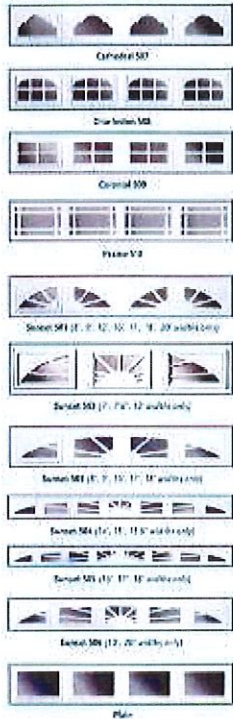

Clipay Residential Garage Doors Window & Insert Options

The Classic Collection -- Inserts

Short Panel Options

Long Panel Options

The Designer Collection

Studio Series

Short Panel Options

Art Deco I

Art Deco II

Living Tree

Mission

Long Panel Options

Art Deco I

Art Deco II

Living Tree

Mission

Leaded Series

Short Panel Options

Brass Elegance

Brass Sunburst (8', 9', 16', 17', 18' widths only)

Brass Radiance

Long Panel Options

Brass Majesty

Wrought Iron