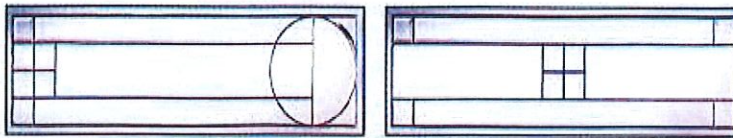

Clipay Residential Garage Doors Window & Insert Options

The Classic Collection -- Inserts

Short Panel Options

Long Panel Options

The Designer Collection

Studio Series

Short Panel Options

Art Deco I

Art Deco II

Living Tree

Mission

Long Panel Options

Art Deco I

Art Deco II

Living Tree

Mission

Leaded Series

Short Panel Options

Brass Elegance

Brass Sunburst (8', 9', 16', 17', 18' widths only)

Brass Radiance

Long Panel Options

Brass Majesty

Wrought Iron